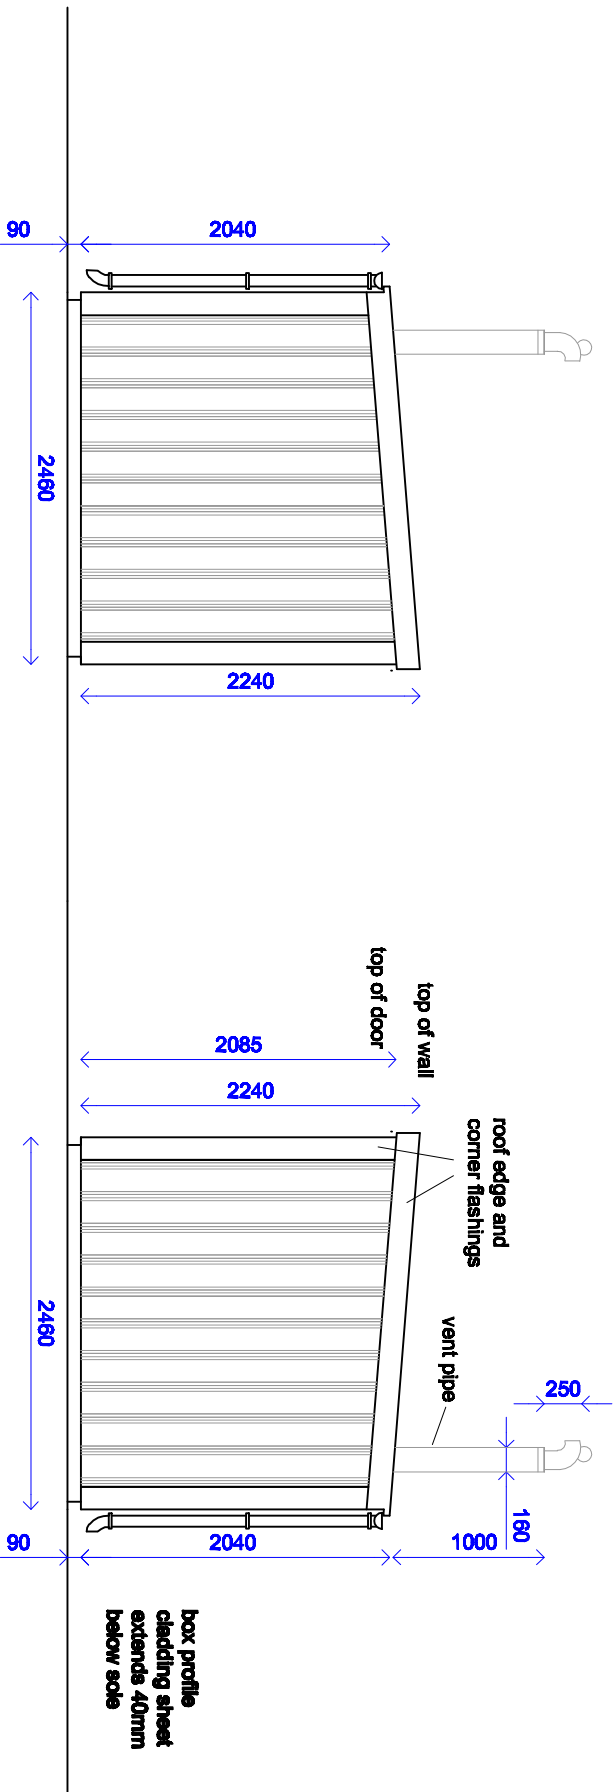

NOT TO BE USED FOR CONSTRUCTION PURPOSES

 <p>Natsol THE COMPOST TOILET SPECIALISTS</p>		<p>Compus Twin - Full Access</p>	
		<p>Metal front and rear</p>	
<p>Date 03.03.10</p>		<p>Scale 1:50</p>	
<p>Dwg. No.</p>		<p>Drn. B.Wade</p>	
<p>Natsol Ltd Tel: 01696 412653 www.natsol.co.uk</p>			

NOT TO BE USED FOR CONSTRUCTION PURPOSES

 THE COMPOST TOILET SPECIALISTS		Natsol Ltd Tel: 01696 412653 www.natsol.co.uk	
		Compus Twin - Full Access	Date 10.02.09
Metal side elevation		Drng. No.	Drn. B. Wade