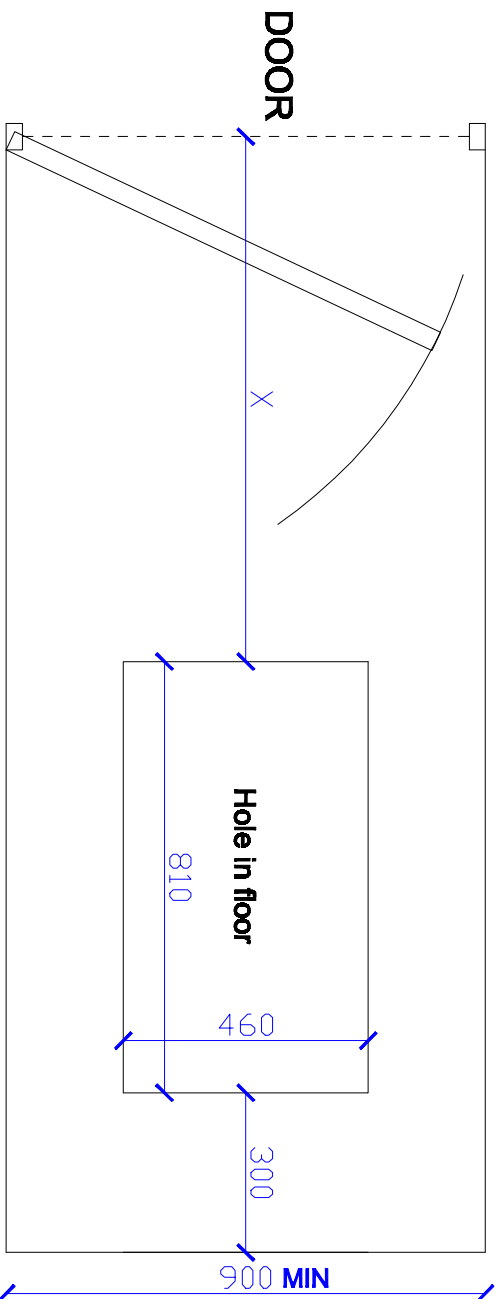

CUBICLE

PLAN

'X' - sufficient clearance for door to open and close.

 THE COMPOST TOILET SPECIALISTS		Compact compost toilet	
		Cubicle	
Date 8.8.08		Scaled to fit	
Drg. No.			
Dm. B.Wade			
Natsol Ltd Tel: 01686 412653 www.natsol.co.uk			