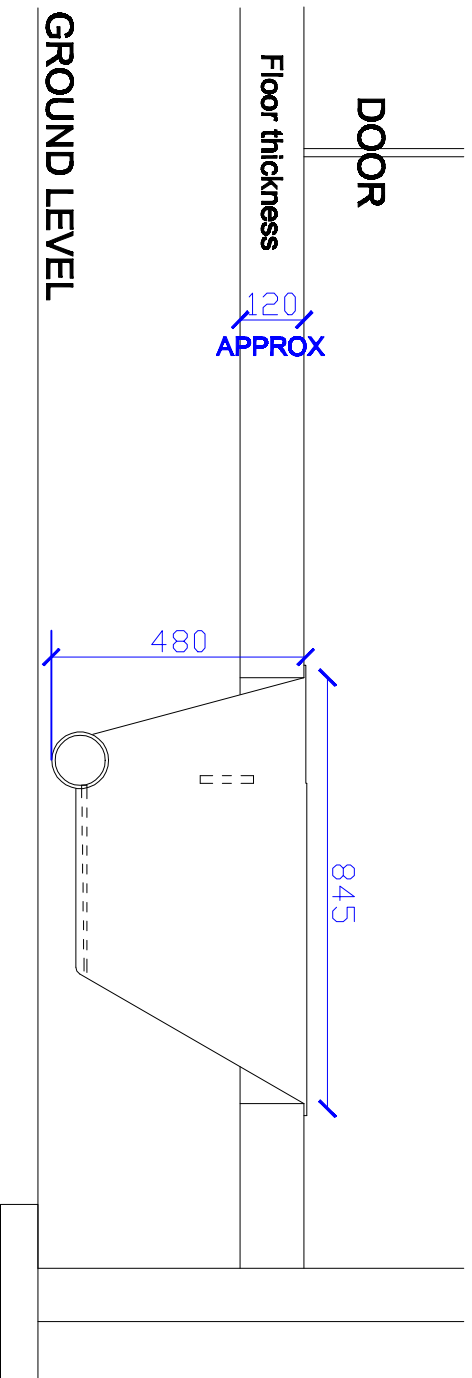

CUBICLE

PLAN

'X' - sufficient clearance for door to open and close.

 THE COMPOST TOILET SPECIALISTS		Compact compost toilet	
		Cubicle	
Date 8.8.08		Scaled to fit	
Drg. No.			
Dm. B.Wade			
Natsol Ltd Tel: 01686 412653 www.natsol.co.uk			